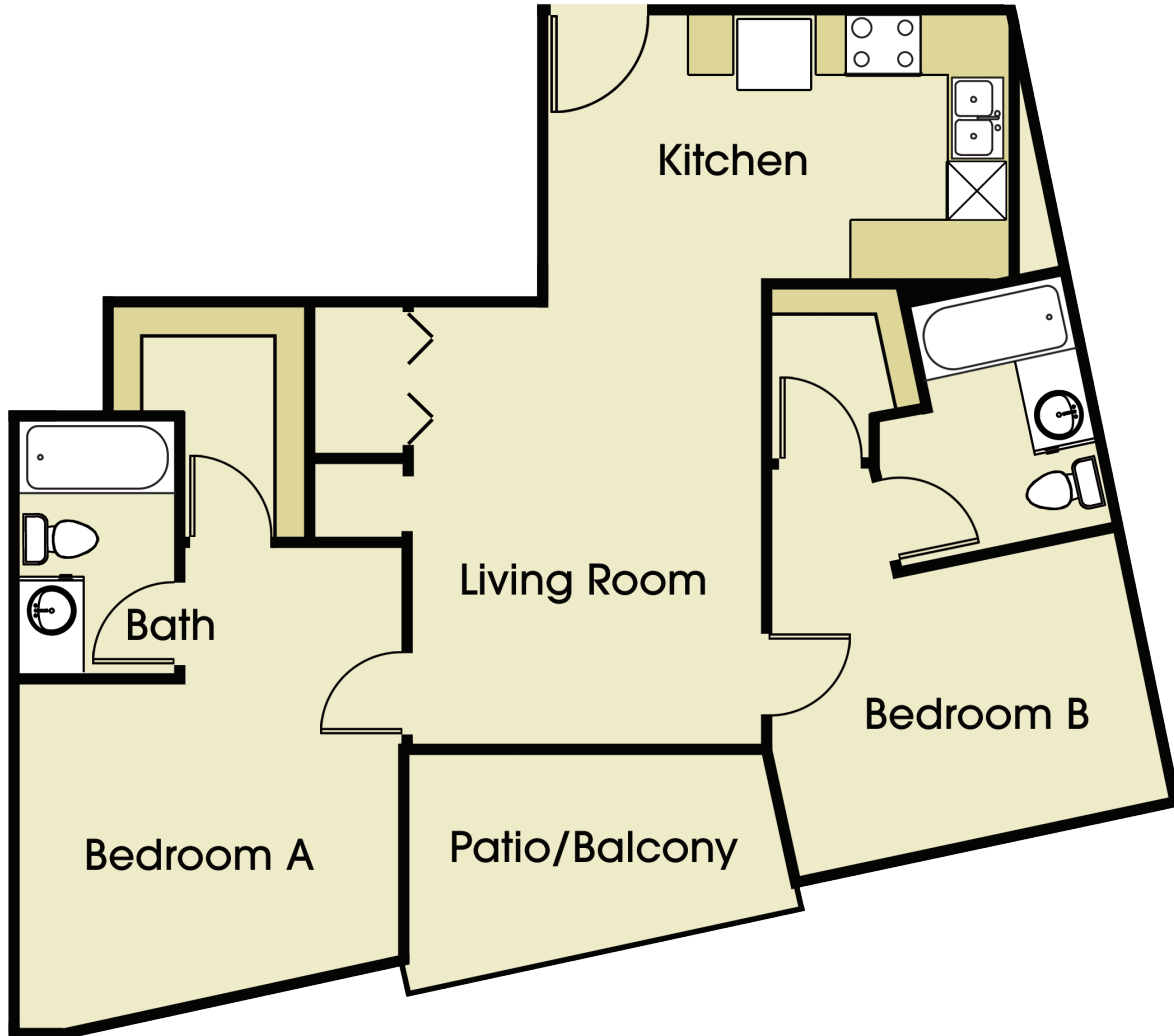

Junction Place

smart student living.com

2 Bedroom - 2 Bathroom

800 Hovey St, Suite 100
Normal, IL 61761
309-454-5599
Junction@PlaceProperties.com